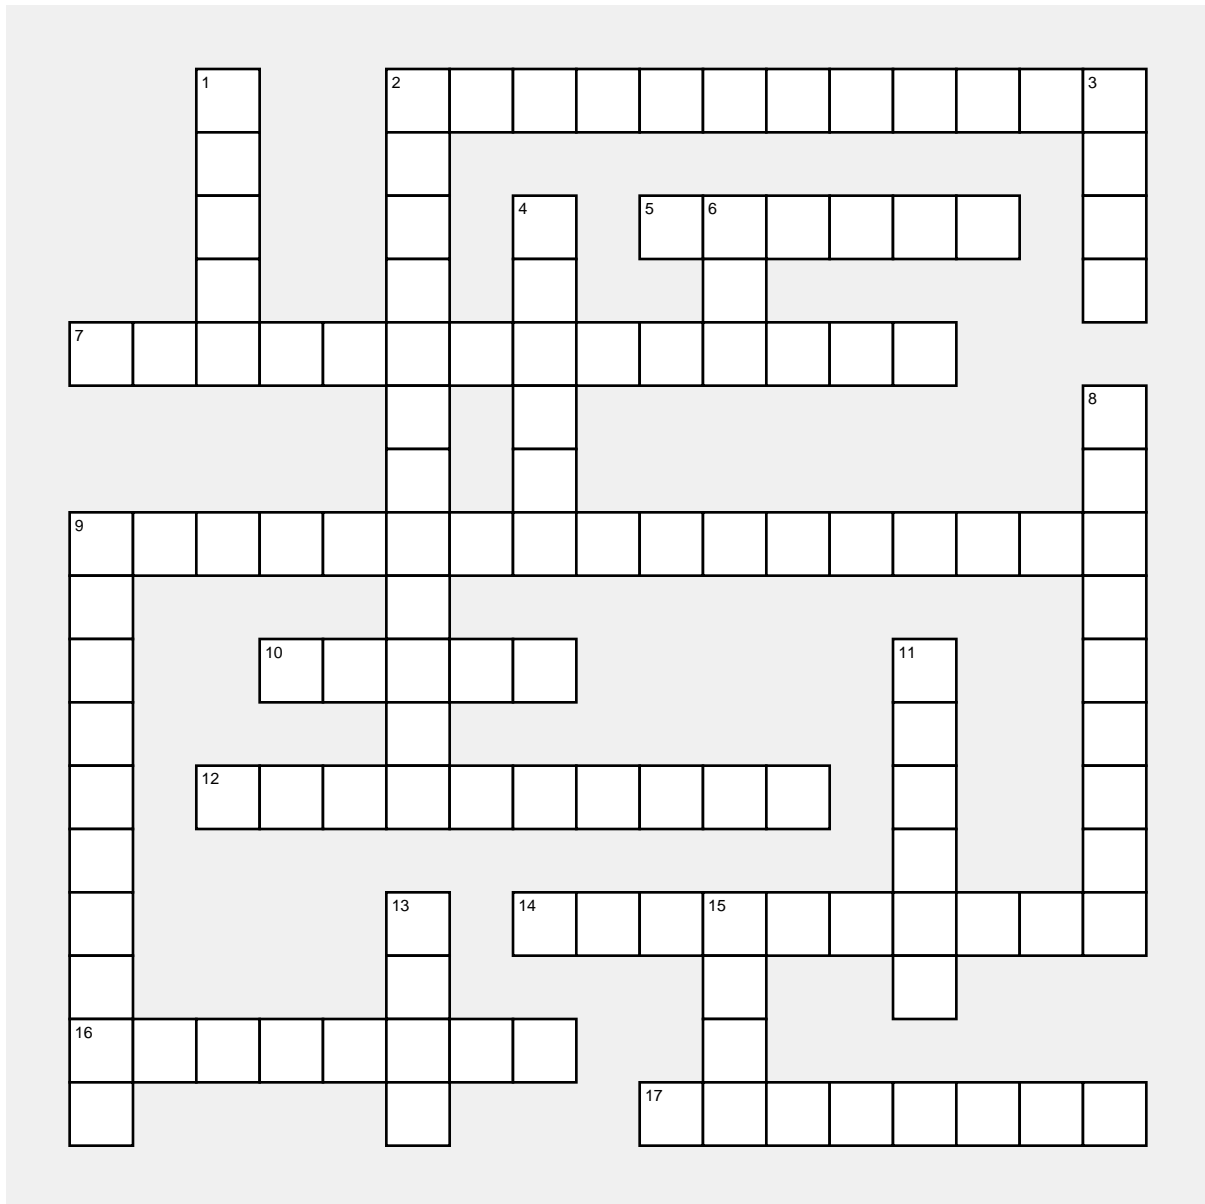

DNK Kapitel 2 Im Kaufhaus

Horizontal

- 2) THE STEREO
- 5) THE CUSTOMER - F.
- 7) THE CLOTHES CLOSET
- 9) THE COMPUTER CONNECTION
- 10) THE TABLE
- 12) THE NIGHTSTAND
- 14) THE DVD PLAYER
- 16) THE COMPUTER
- 17) THE DEPARTMENT STORE

Vertical

- 1) THE CUSTOMER - M.
- 2) THE DESK
- 3) THE EURO
- 4) THE POSTER
- 6) THE CLOCK
- 8) THE CD PLAYER
- 11) THE ALARM CLOCK
- 13) THE BED
- 15) THE SOFA

SOLUTION